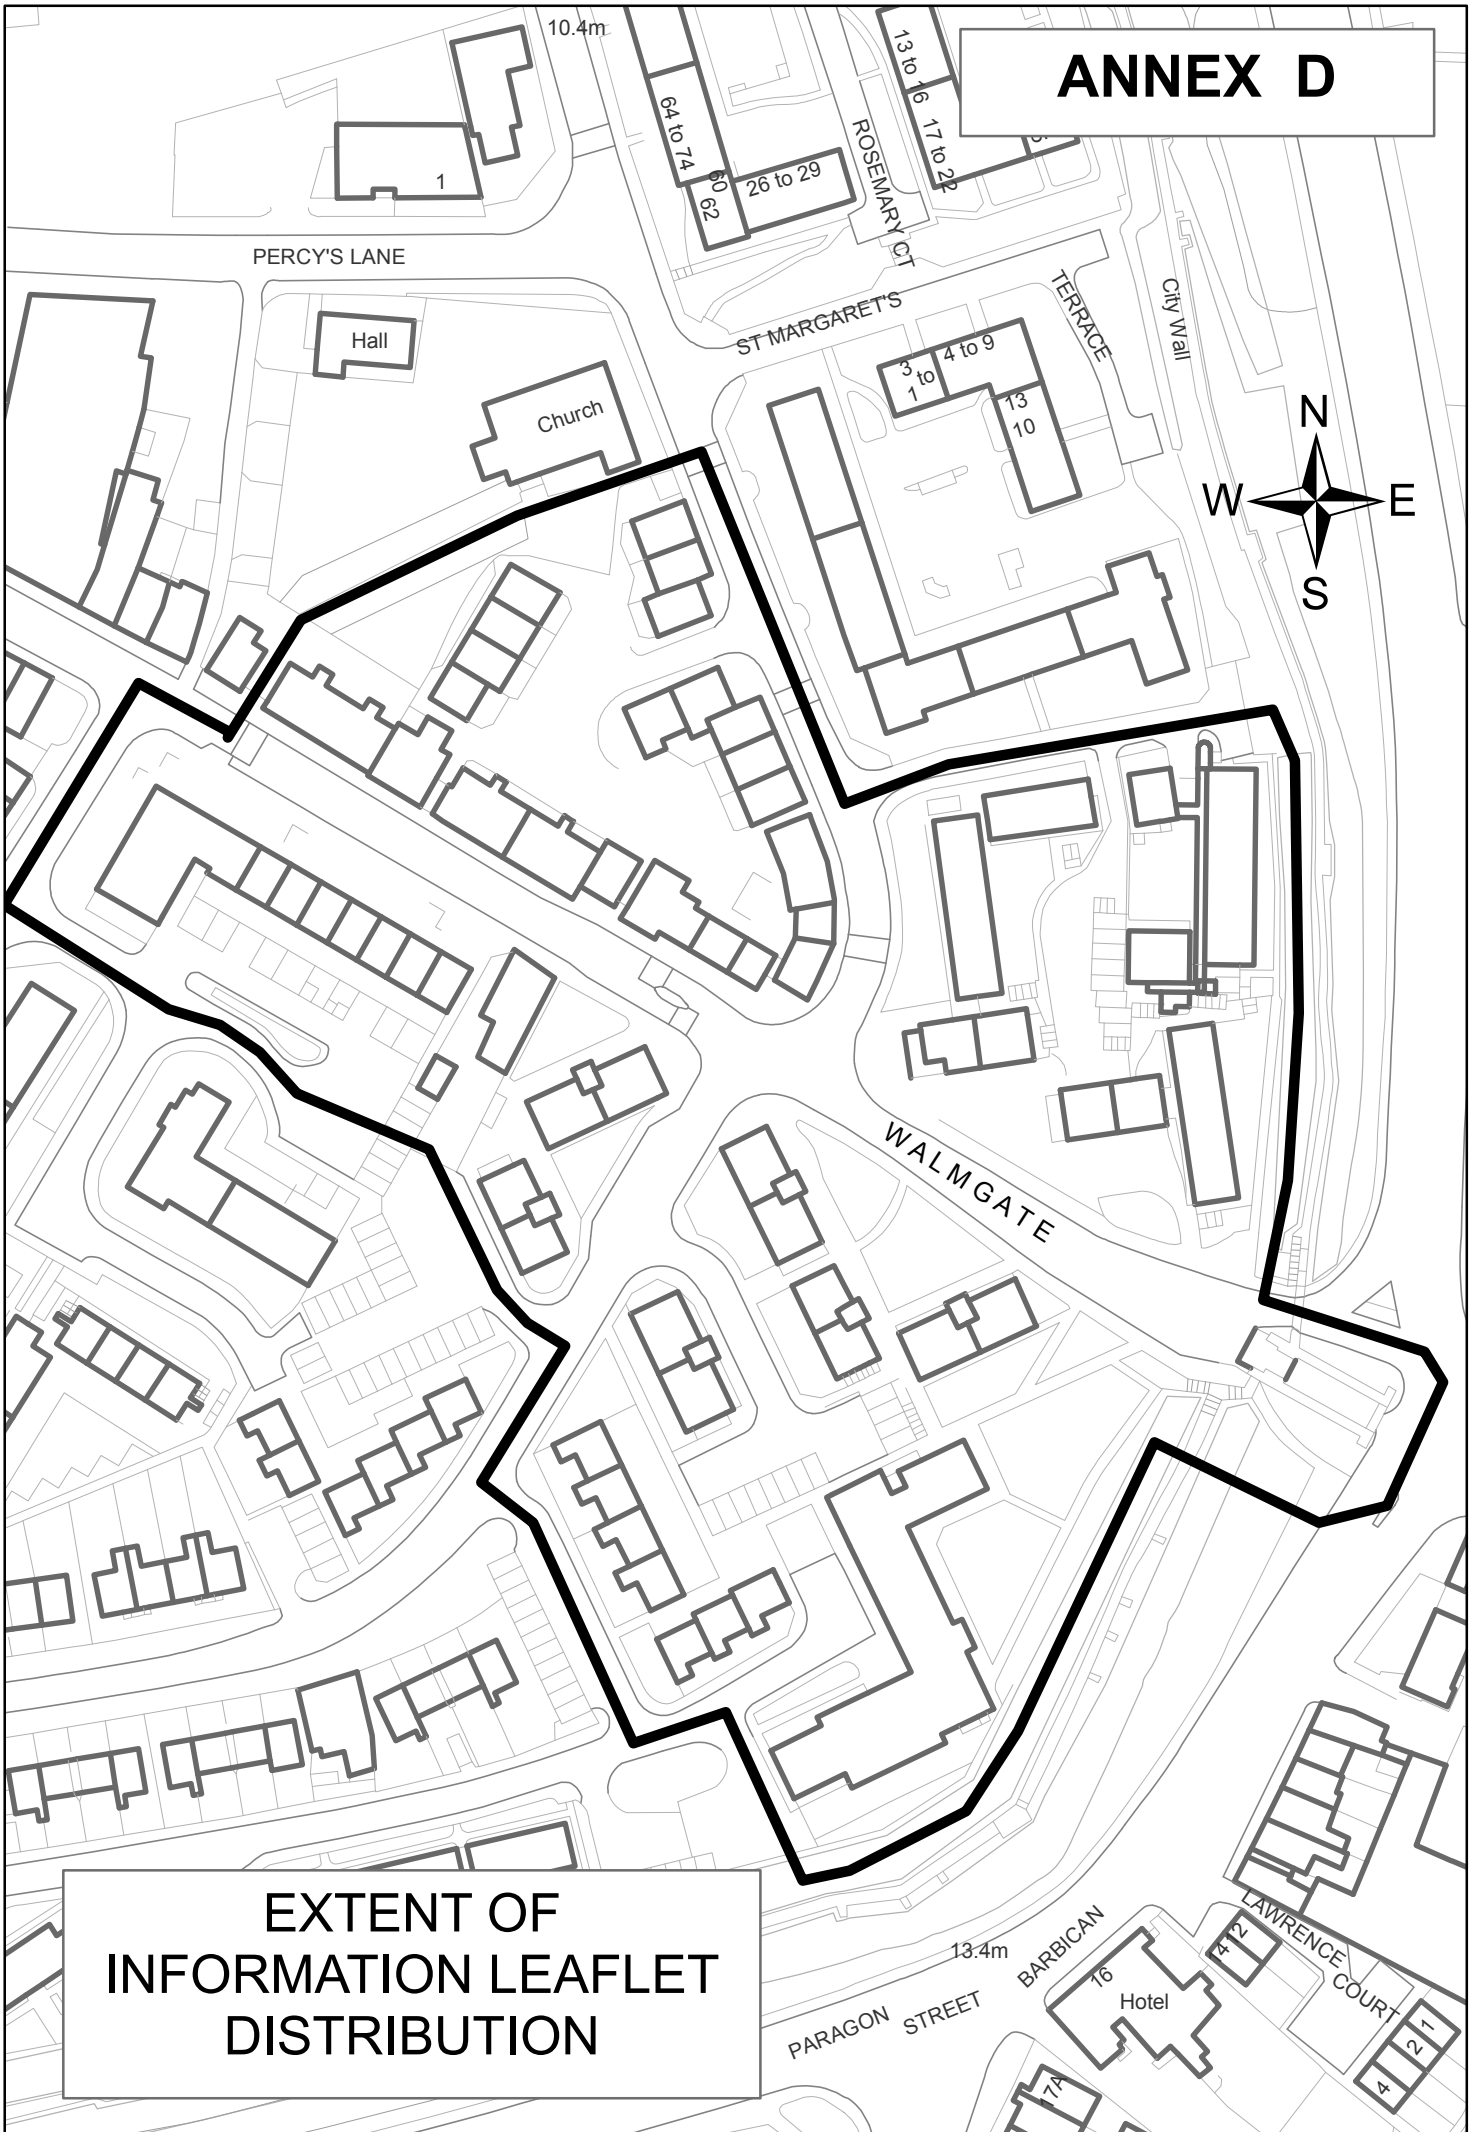

ANNEX D

PERCY'S LANE

Hall

Church

ST MARGARET'S
TERRACE

ROSEMARY CT

City Wall

WALMGATE

EXTENT OF
INFORMATION LEAFLET
DISTRIBUTION

PARAGON STREET

13.4m

BARBICAN

16
Hotel

LAWRENCE COURT

7A

4 2 1